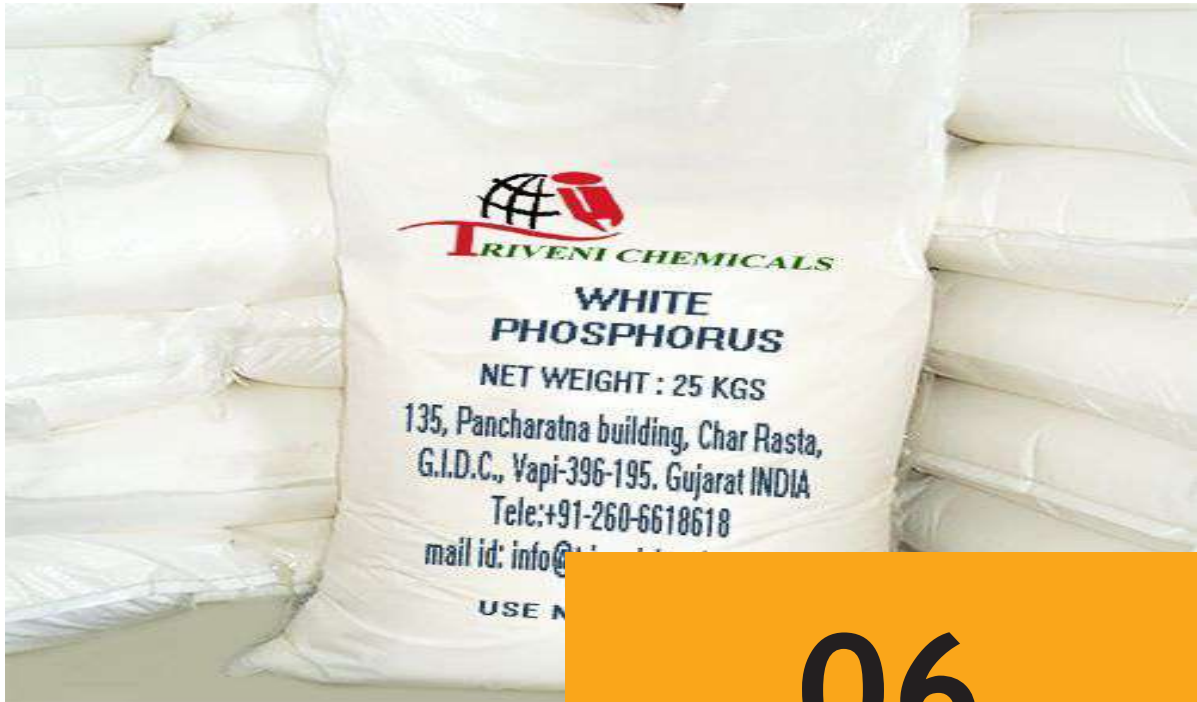

Delivery Type:

Trucking

PRODUCT DESCRIPTION

Potassium is one of the most important minerals in the body. It helps regulate fluid balance, muscle contractions and nerve signals. What's more, a high-potassium diet may help reduce blood pressure and water retention, protect against stroke and prevent osteoporosis and kidney stones.

Potassium is used in the manufacturing of NPK fertilizer.

**05**

**PRODUCT NAME:****PHOSPHORUS****Order Quantity:**

10 to 50,000 metric tons per order

Supply Locations:

Across Nigeria and available for export